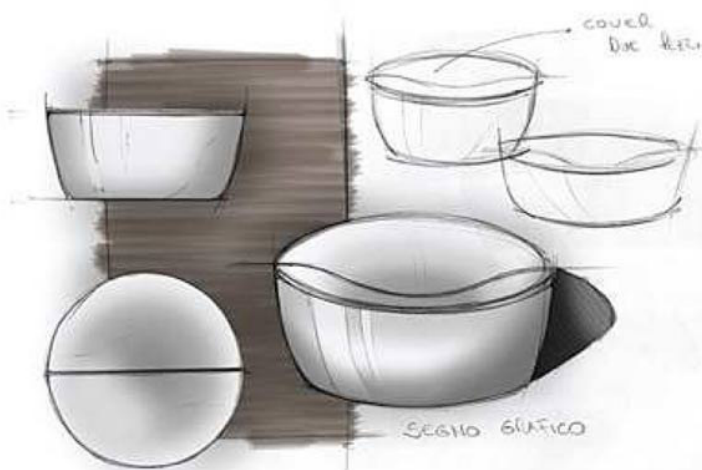

A BASIN WITH NO DRAIN HOLE!

Well almost!

Brand- Scarabeo Ceramiche srl, Italy
A break from the traditional design **Mizu**, designed by **Emo design**, is a ceramic washbasin where the central cut of the superior cap, which designs the object's graphic, drains the water in the bowl, where the drain hole is hidden. With its smooth lines, Mizu frees itself from being a water container becoming the container of a mechanical system, the drainage.
Available in round shape (diam. 44 cm) and rectangular shape (44x70 cm), free standing or encased. **Contact-** info@scarabeosrl.com